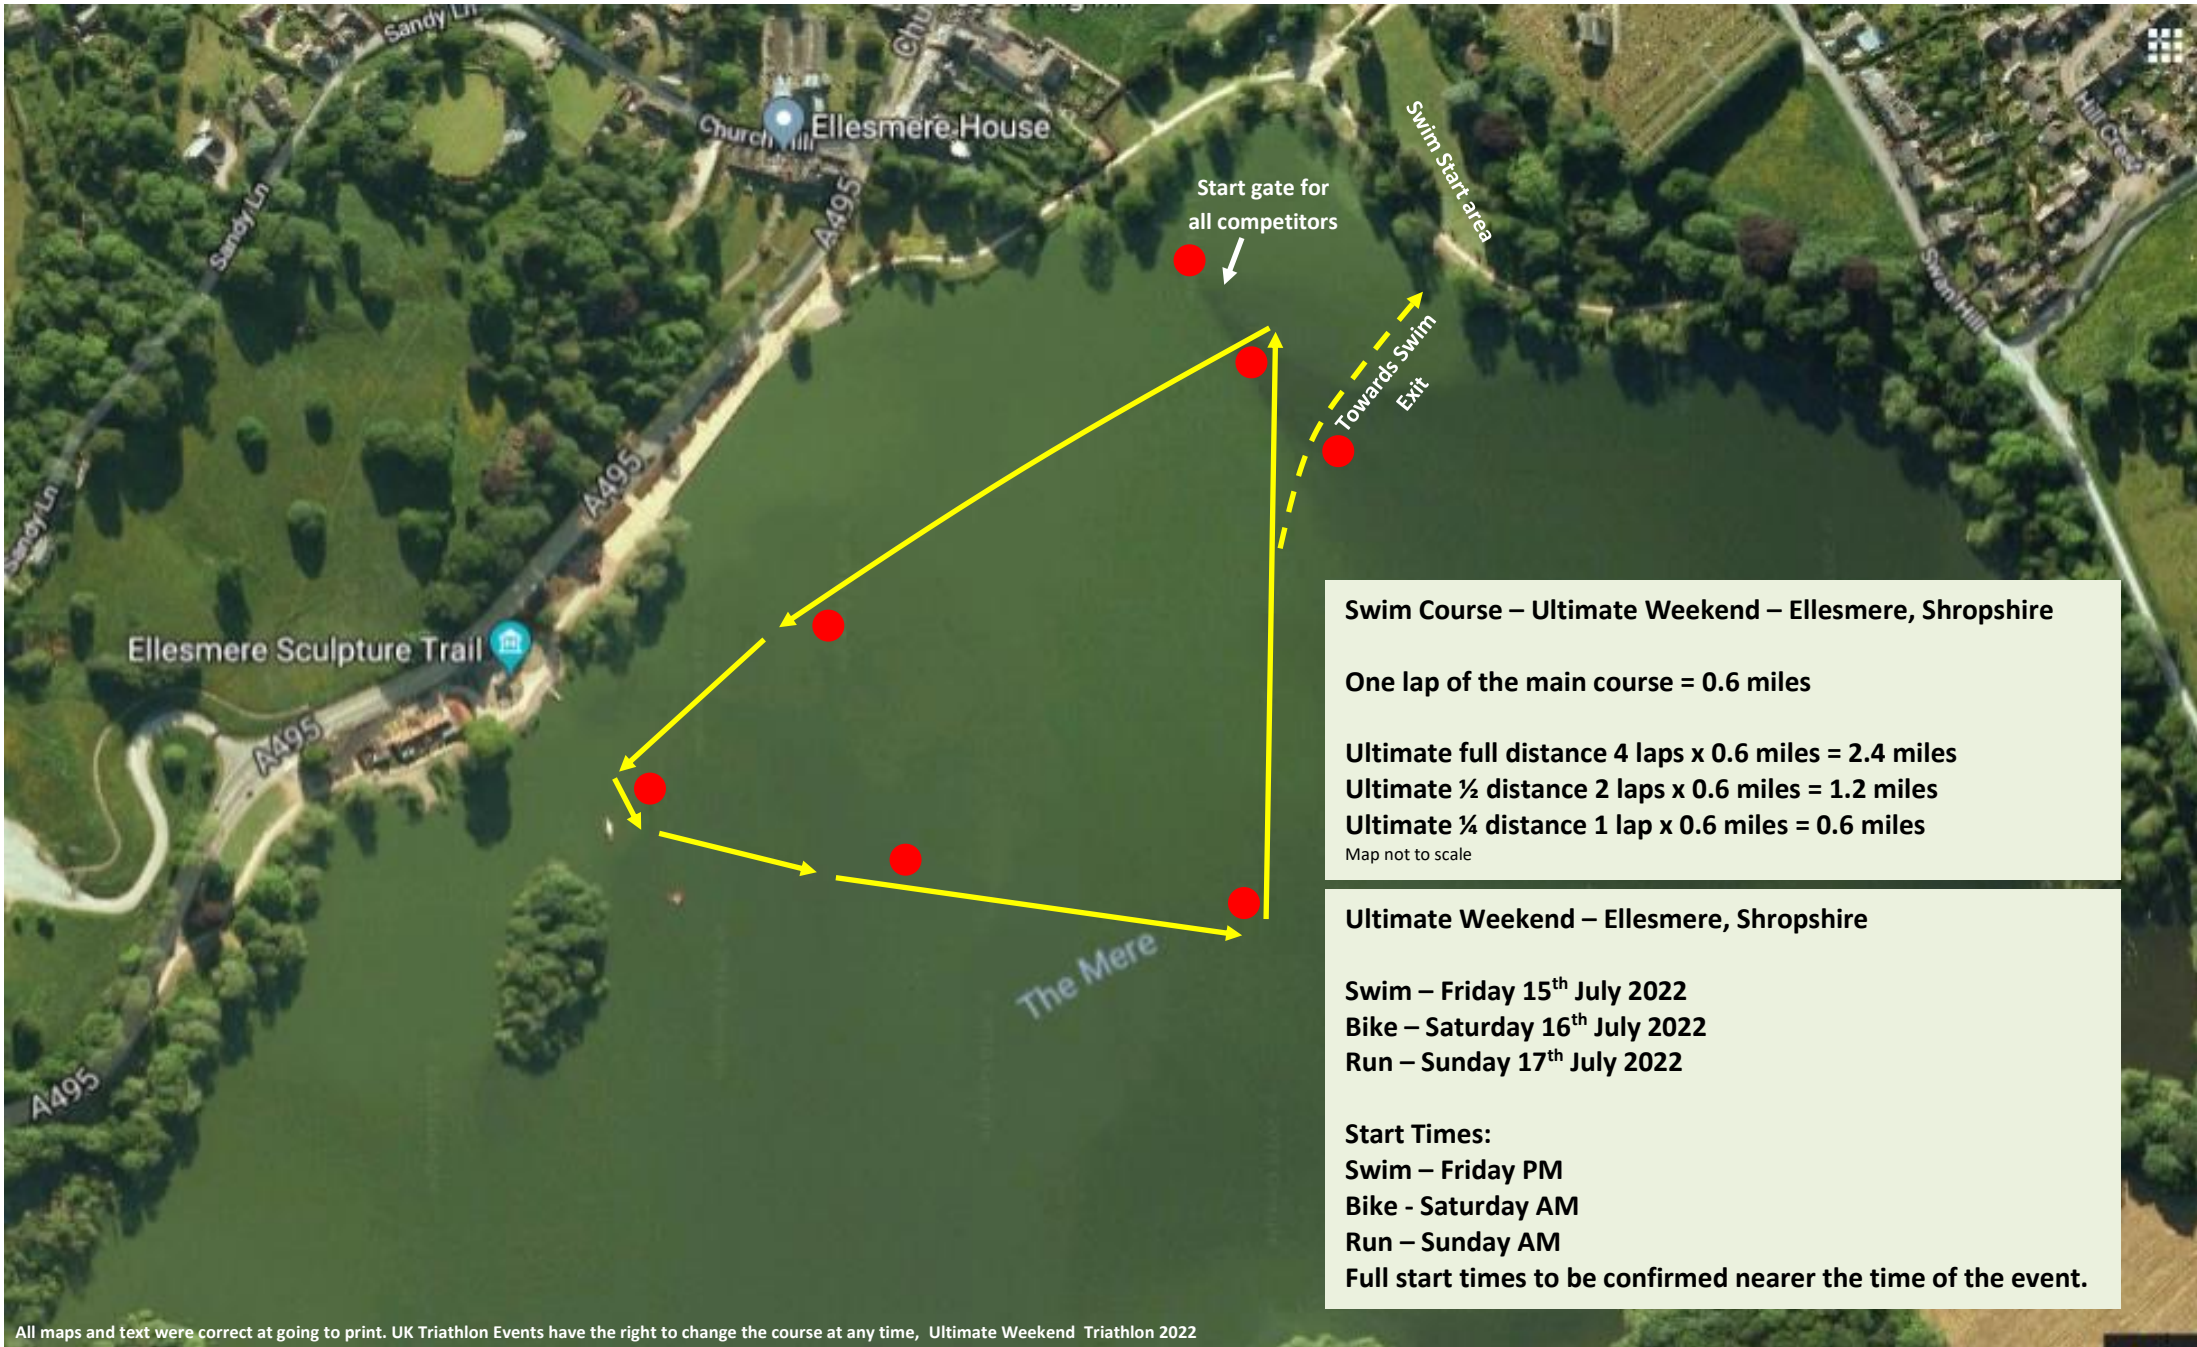

Ultimate Weekend, Swim Course – All Distances

Swim Course – Ultimate Weekend – Ellesmere, Shropshire

One lap of the main course = 0.6 miles

Ultimate full distance 4 laps x 0.6 miles = 2.4 miles
Ultimate ½ distance 2 laps x 0.6 miles = 1.2 miles
Ultimate ¼ distance 1 lap x 0.6 miles = 0.6 miles

Map not to scale

Ultimate Weekend – Ellesmere, Shropshire

Swim – Friday 15th July 2022
Bike – Saturday 16th July 2022
Run – Sunday 17th July 2022

Start Times:
Swim – Friday PM
Bike - Saturday AM
Run – Sunday AM
Full start times to be confirmed nearer the time of the event.